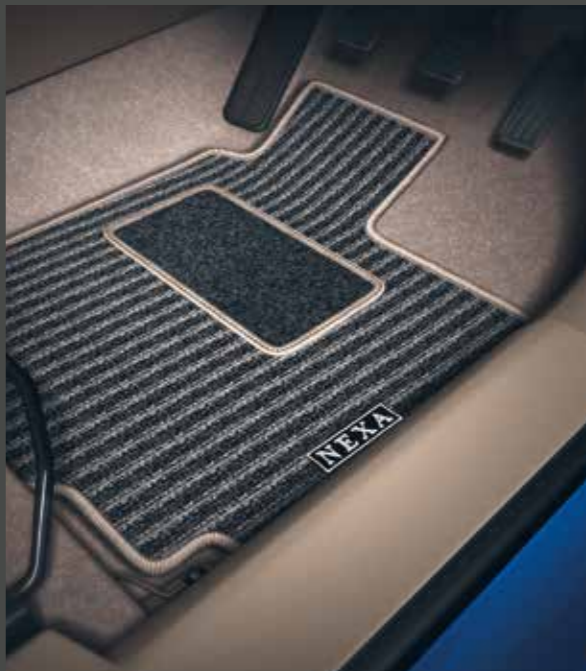

ELEGANT EXTERIORS

Stunning exteriors that demand just one more look.

PLUSH INTERIORS

Lose yourself in the lap of luxury with gorgeous interiors.